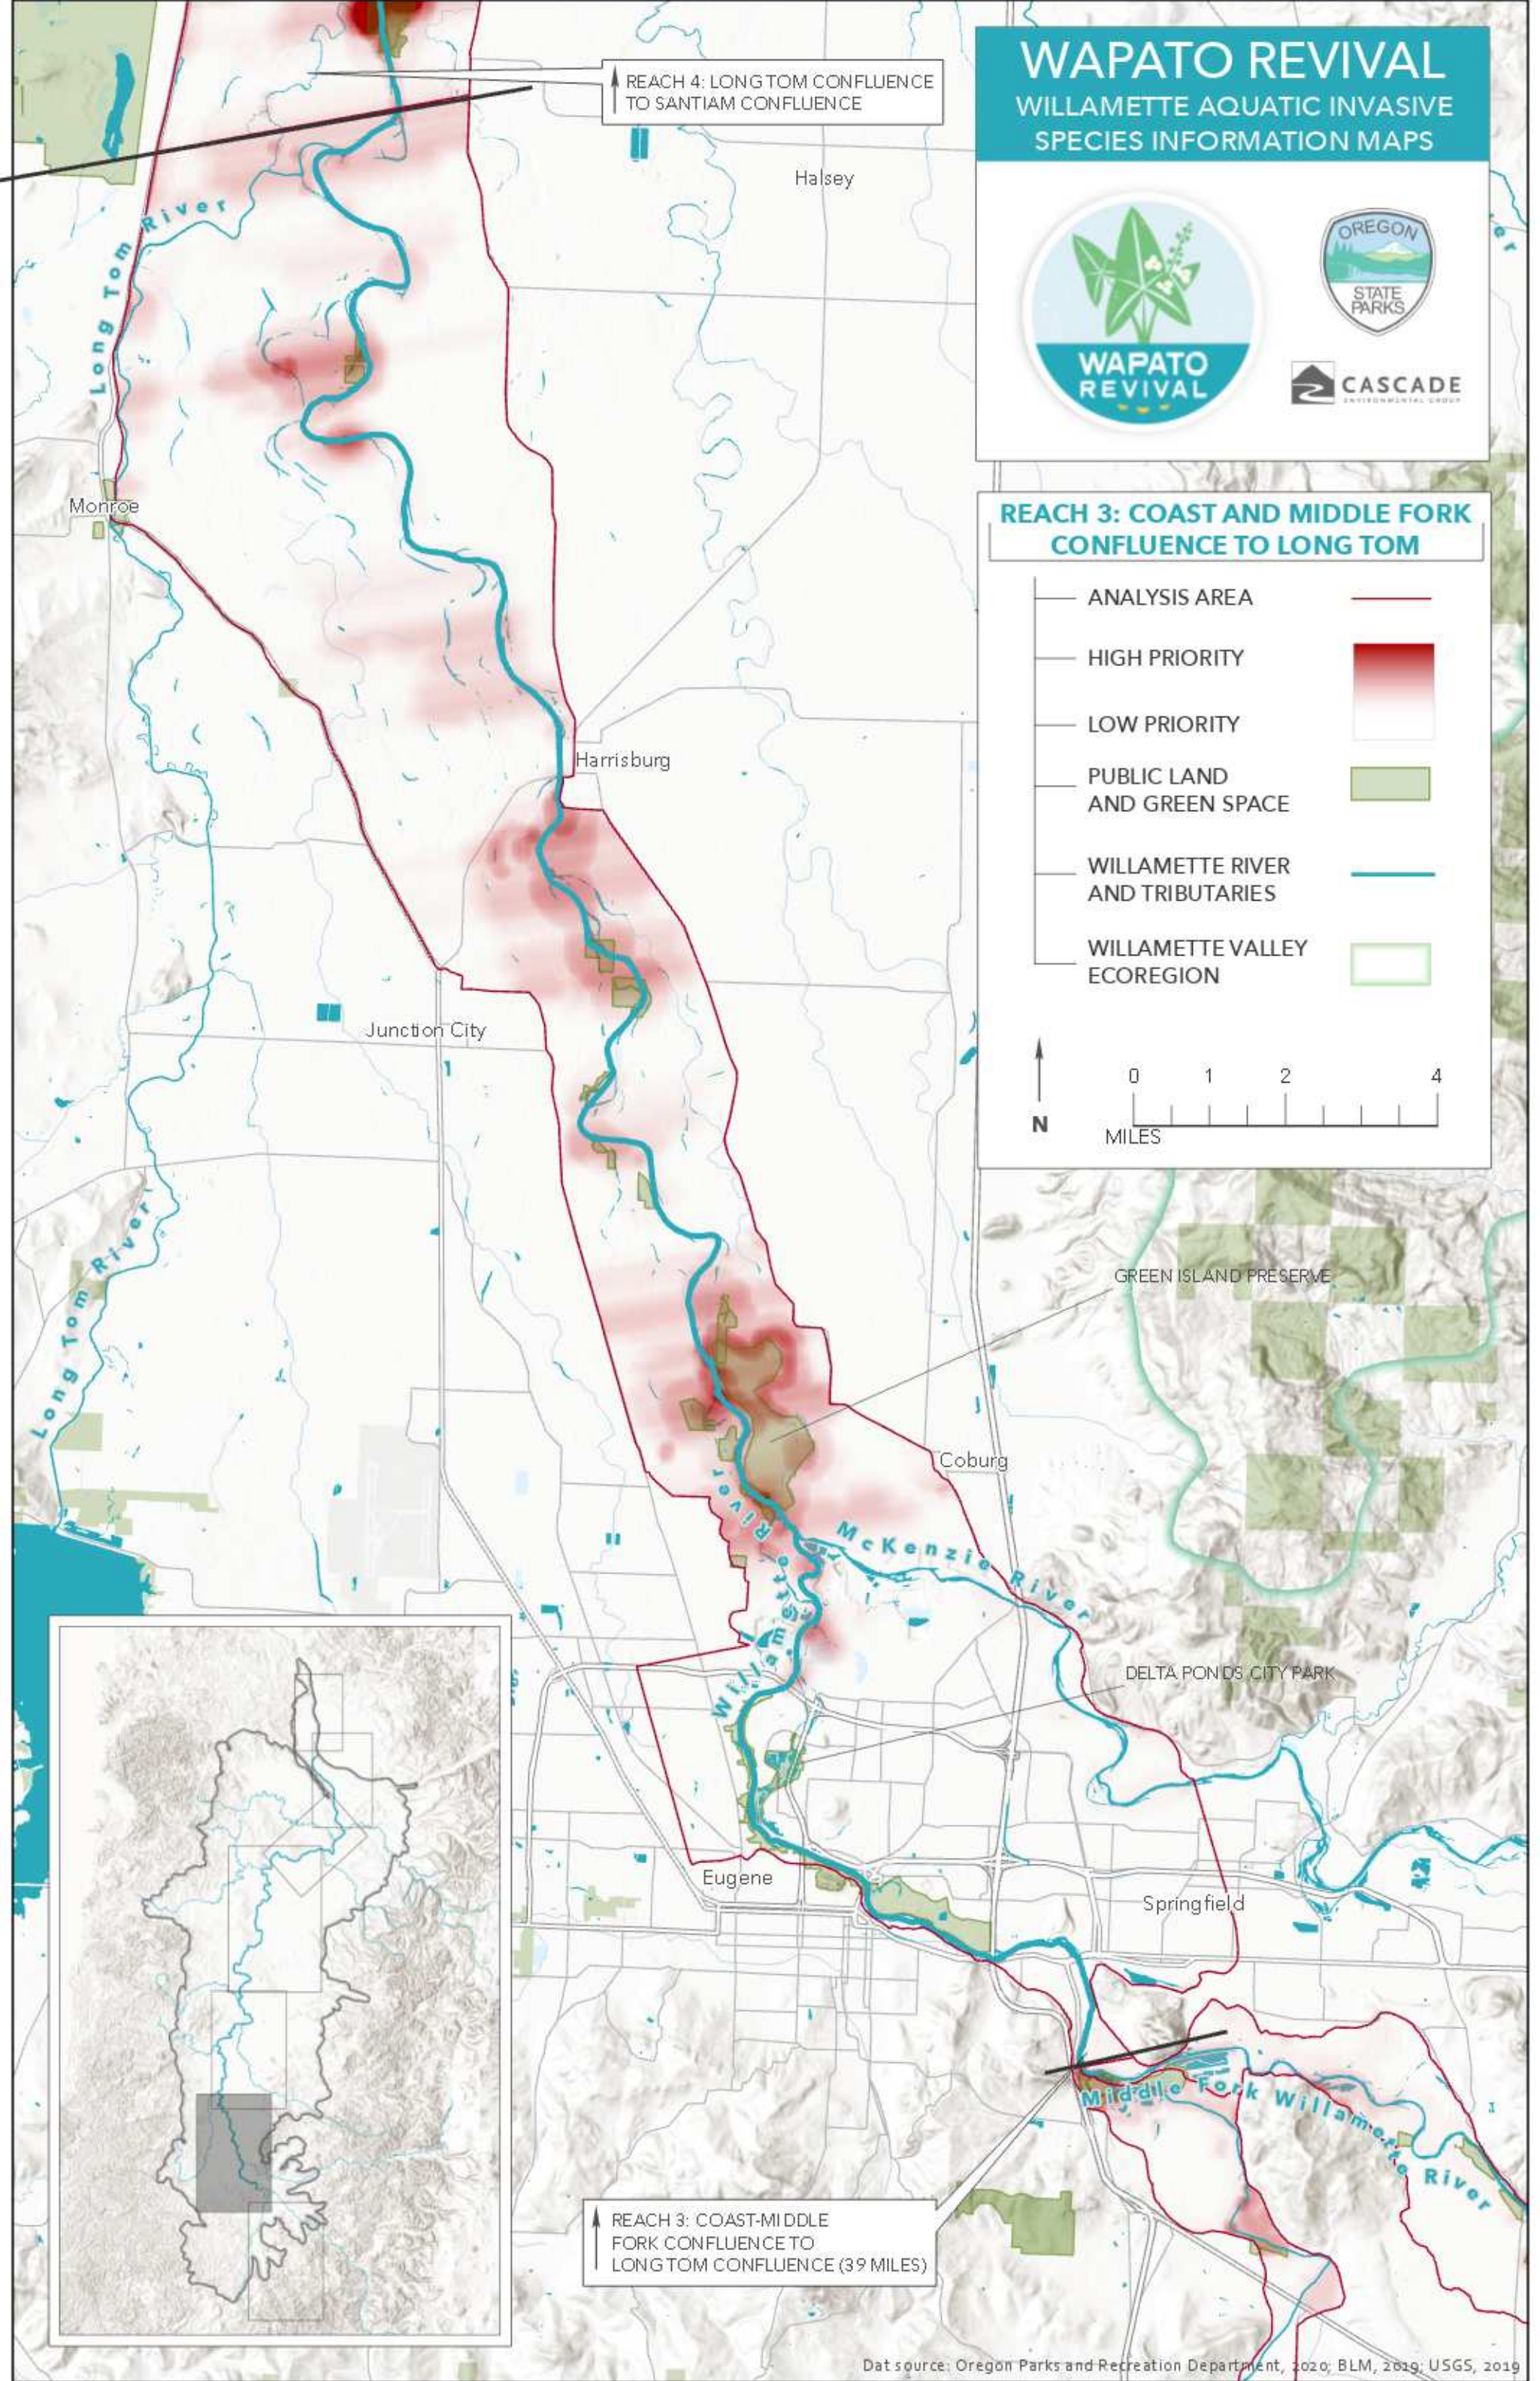

WAPATO REVIVAL

WILLAMETTE AQUATIC INVASIVE SPECIES INFORMATION MAPS

REACH 3: COAST AND MIDDLE FORK CONFLUENCE TO LONG TOM

↑ REACH 4: LONG TOM CONFLUENCE TO SANTIAM CONFLUENCE

↑ REACH 3: COAST-MIDDLE FORK CONFLUENCE TO LONG TOM CONFLUENCE (39 MILES)