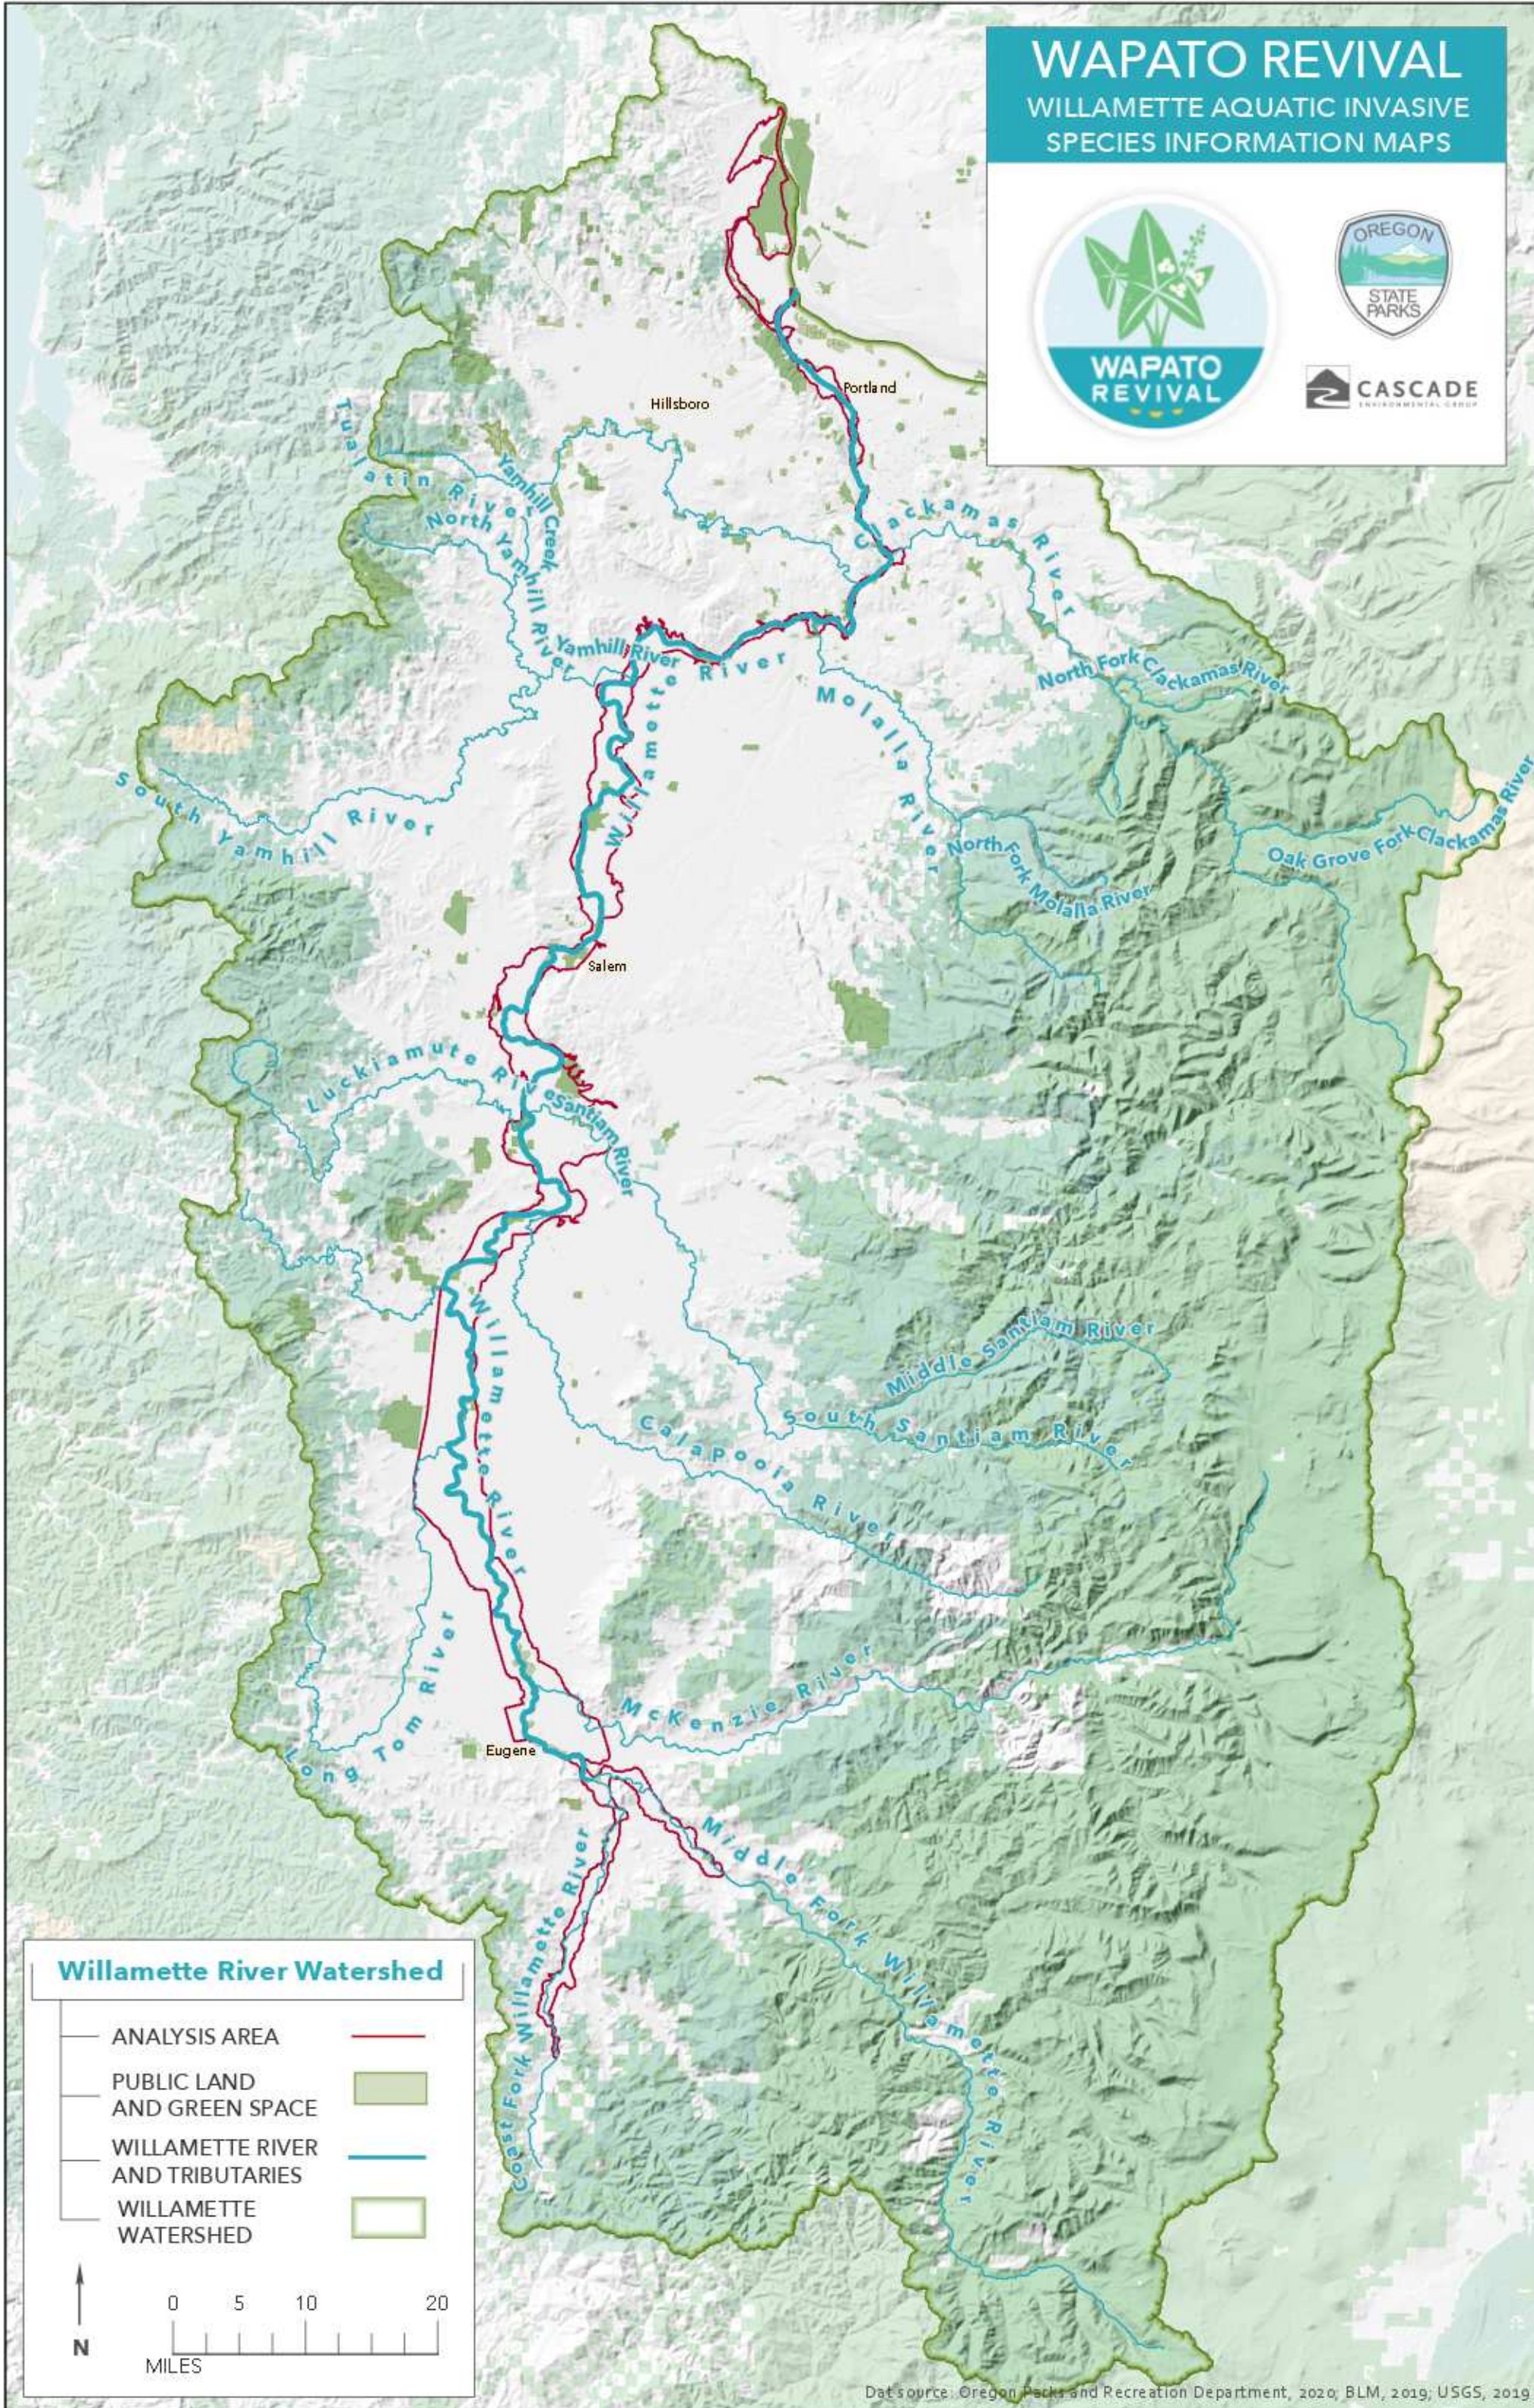

WAPATO REVIVAL

WILLAMETTE AQUATIC INVASIVE SPECIES INFORMATION MAPS

Willamette River Watershed

- ANALYSIS AREA
- PUBLIC LAND AND GREEN SPACE
- WILLAMETTE RIVER AND TRIBUTARIES
- WILLAMETTE WATERSHED

Data source: Oregon Parks and Recreation Department, 2020; BLM, 2019; USGS, 2019